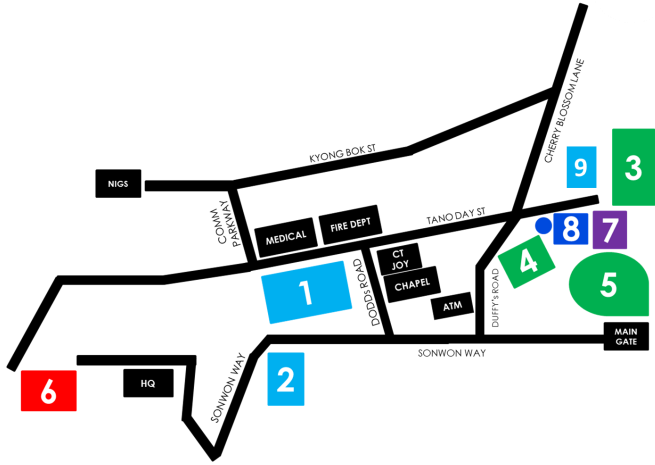

MWR Wi-Fi

Free Wi-Fi available in all MWR facilities.
Log in information posted at each site.

Facilities:

1. Community Recreation Center, BLDG. 711
 - Liberty Lounge
 - Library
 - Movie Theater
 - 3rd Deck Food Court
2. Bowling Alley, BLDG. 714
3. Fitness Center, BLDG. 829
 - Gymnasium
 - Cardio, Weight and Spin Rooms
 - Pool
4. Multi-Purpose Court
5. Multi-Purpose Field
6. Turtle Cove, BLDG. 798
 - Bar
 - VIP Room
 - Main Dining
7. Child & Youth Program, BLDG. 702
 - School Liaison Officer
8. Pavilion and Picnic Area, BLDG. 754
9. Library and Gear Rental, BLDG. 778

MWR Korea

Town Center
3rd Floor

DSN: (315) 763-5211
COMM: 050-3363-5211

Facebook: **KOREA FFR**
www.NavyMWRKorea.com

Fitness

DSN: 763.8733 | COMM: 050.3363.8733

Fitness & Sports Gymnasium
Bldg. 829, 723, 767

Bldg. 711 - 3rd Floor, Bldg. 778 - Library
Community Recreation is your one-stop shop for getting out and exploring Korea.
Make the most of your time here.

Located on 3rd Floor in the Fleet & Family Town Center, our combined recreation center includes our Com Rec Front Desk, Liberty, Library and Movie Theater.

3rd Deck Eatery

BLDG. 711 - 3rd Floor

DSN: 763.5210
COMM: 050.3363.5210

Open Tuesday-Saturday 1100-2100
3rd Deck serves American style quick service food, including burgers, pizza, wraps and salads

Turtle Cove and 3rd Deck menus feature RIK eligible options.